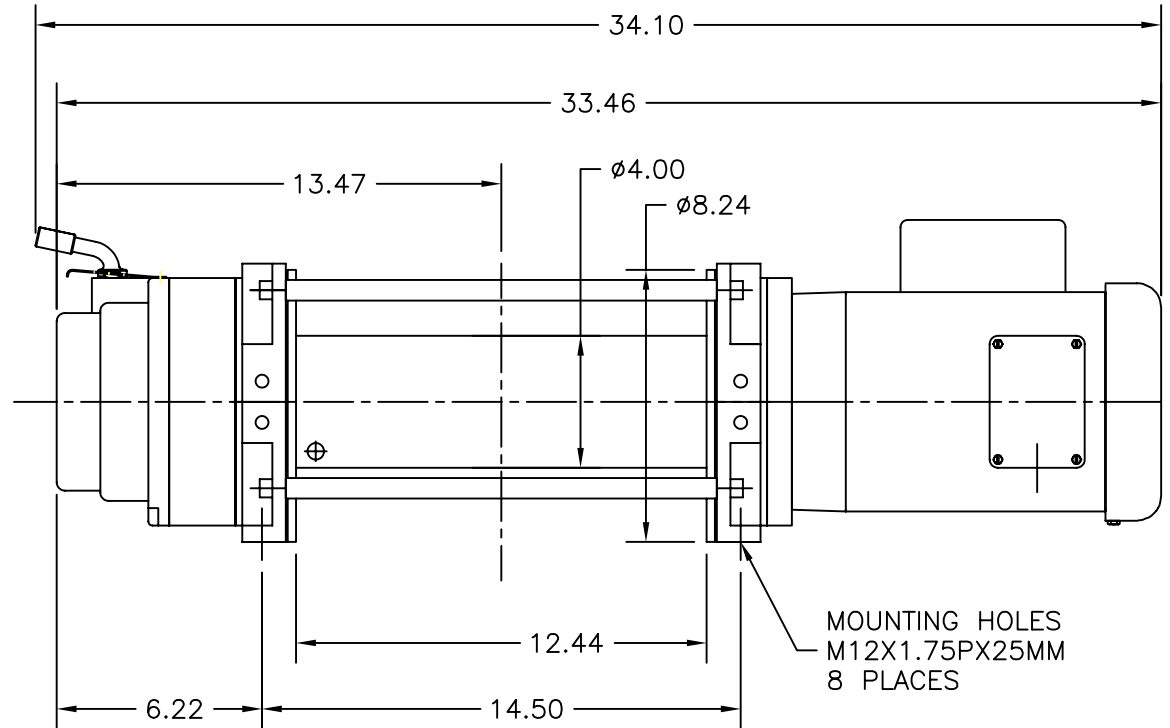

COLUMBIA

WINCH & HOIST

Manufactured by Allied Power Products, Inc.

WG3700-1A17-L-03
WG3700-2A17-L-03 (1Ø)
WG3700-1A34-L-03

WG3700-2A34-L-03 (1Ø)
WG5600-1A34-L-03
WG5600-2A34-L-03 (1Ø)

ALLIED POWER PRODUCTS, INC.

THE WINCH & HOIST SPECIALISTS

6590 SW Fallbrook Place, Beaverton OR 97008

Toll Free: 800.248.4896 Phone: 503.626.2654 Fax: 503.646.1996

This print is the property of Allied Power Products, Inc. and may not be used in any manner detrimental to their interest.