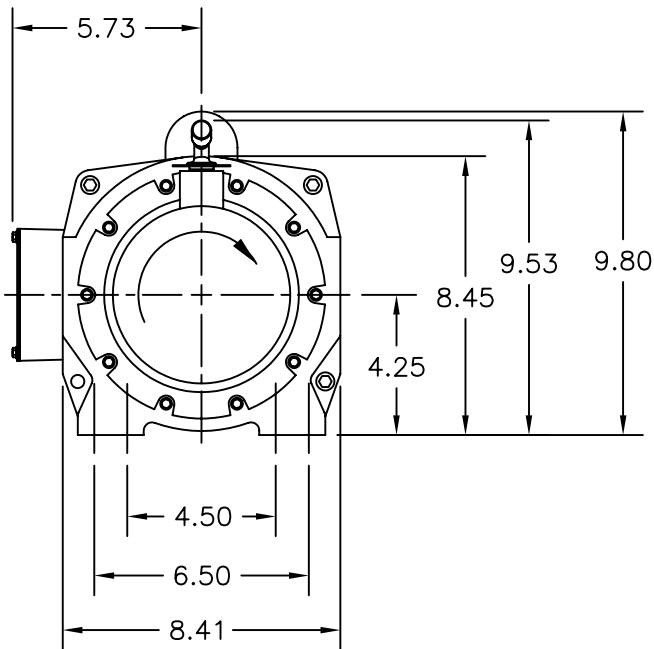

COLUMBIA

WINCH & HOIST

Manufactured by Allied Power Products, Inc.

WG3700-1A17-L-03
WG3700-2A17-L-03 (1Ø)
WG3700-1A34-L-03

WG3700-2A34-L-03 (1Ø)
WG5600-1A34-L-03
WG5600-2A34-L-03 (1Ø)

ALLIED POWER PRODUCTS, INC.

THE WINCH & HOIST SPECIALISTS

6590 SW Fallbrook Place, Beaverton OR 97008

Toll Free: 800.248.4896 Phone: 503.626.2654 Fax: 503.646.1996

This print is the property of Allied Power Products, Inc. and may not be used in any manner detrimental to their interest.