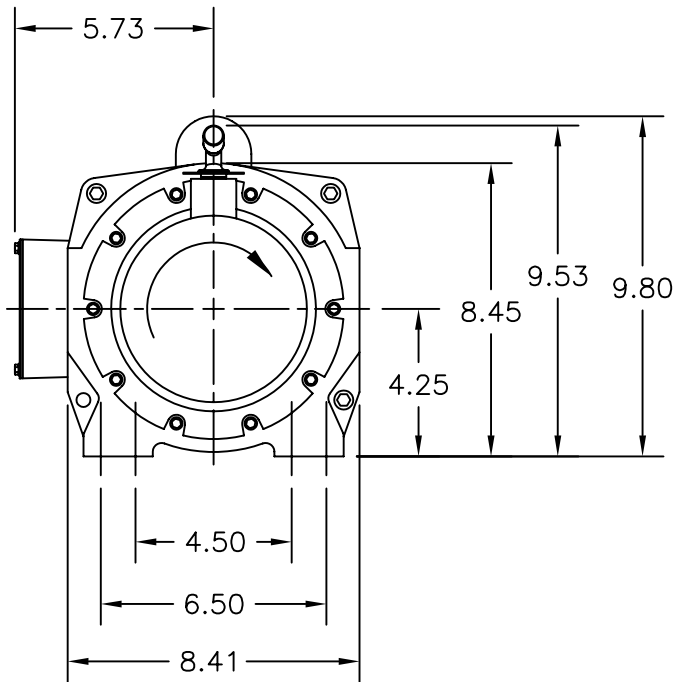

COLUMBIA

WINCH & HOIST

Manufactured by Allied Power Products, Inc.

WG3700-1A17-L-02
 WG3700-2A17-L-02 (1Ø)
 WG3700-1A34-L-02

WG3700-2A34-L-02 (1Ø)
 WG5600-1A34-L-02
 WG5600-2A34-L-02 (1Ø)

ALLIED POWER PRODUCTS, INC.

THE WINCH & HOIST SPECIALISTS

6590 SW Fallbrook Place, Beaverton OR 97008

Toll Free: 800.248.4896 Phone: 503.626.2654 Fax: 503.646.1996

This print is the property of Allied Power Products, Inc. and may not be used in any manner detrimental to their interest.