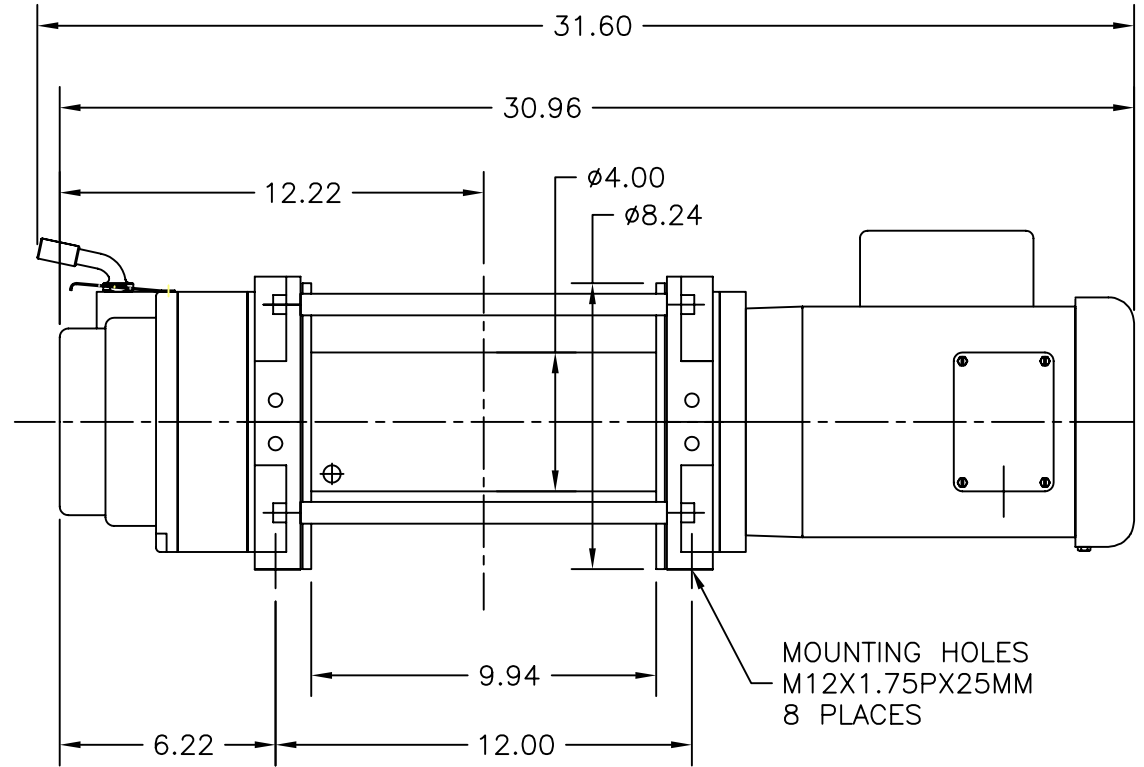

COLUMBIA

WINCH & HOIST

Manufactured by Allied Power Products, Inc.

WG3700-1A17-L-02
 WG3700-2A17-L-02 (1Ø)
 WG3700-1A34-L-02

WG3700-2A34-L-02 (1Ø)
 WG5600-1A34-L-02
 WG5600-2A34-L-02 (1Ø)

ALLIED POWER PRODUCTS, INC.

THE WINCH & HOIST SPECIALISTS

6590 SW Fallbrook Place, Beaverton OR 97008

Toll Free: 800.248.4896 Phone: 503.626.2654 Fax: 503.646.1996

This print is the property of Allied Power Products, Inc. and may not be used in any manner detrimental to their interest.