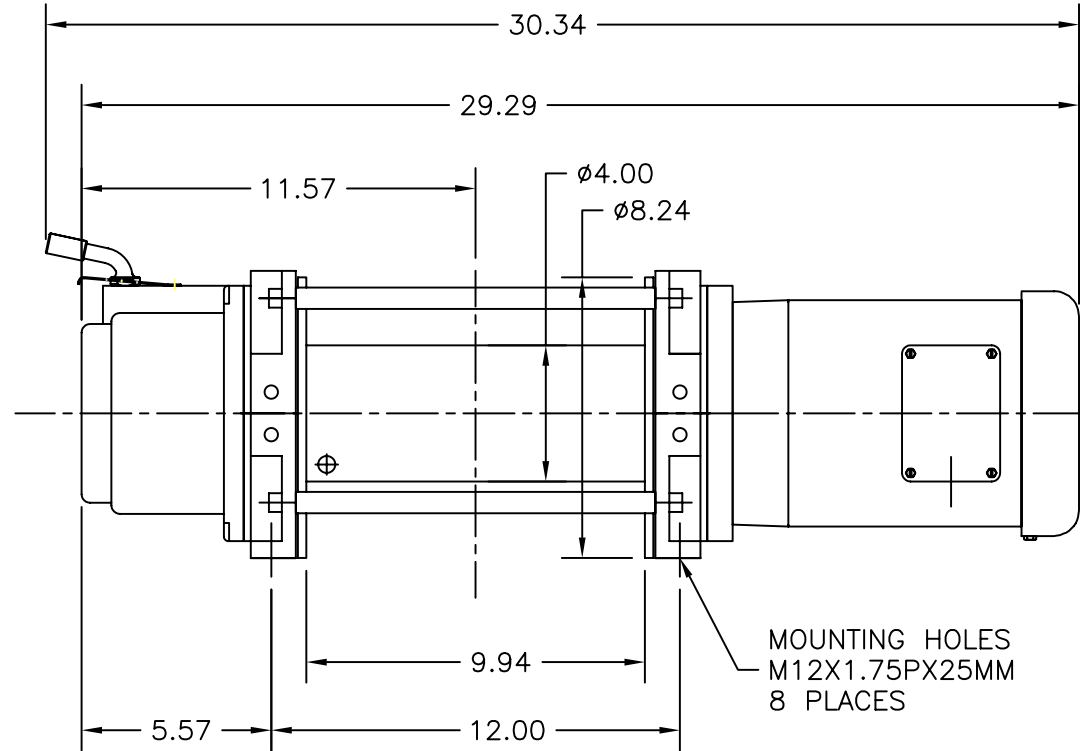

WF2300-2A17-L-02 (3Ø)
 WF2300-4A17-L-02
 WF2300-2A34-L-02 (3Ø)
 WF2300-4A34-L-02

WF3500-2A17-L-02 (3Ø)
 WF3500-4A17-L-02
 WF3500-2A34-L-02 (3Ø)
 WF3500-4A34-L-01

This print is the property of Allied Power Products, Inc. and may not be used in any manner detrimental to their interest.

ALLIED POWER PRODUCTS, INC.

THE WINCH & HOIST SPECIALISTS

6590 SW Fallbrook Place, Beaverton OR 97008
 Toll Free: 800.248.4896 Phone: 503.626.2654 Fax: 503.646.1996