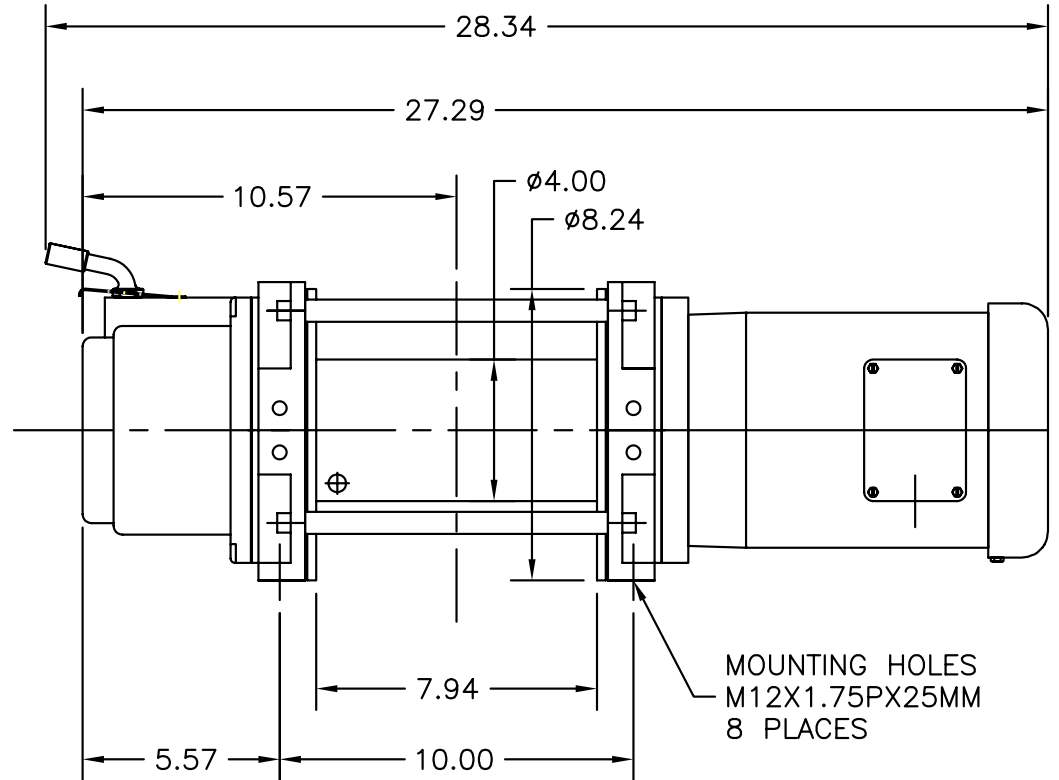

WF2300-2A17-L-01 (3Ø)
 WF2300-4A17-L-01
 WF2300-2A34-L-01 (3Ø)
 WF2300-4A34-L-01

WF3500-2A17-L-01 (3Ø)
 WF3500-4A17-L-01
 WF3500-2A34-L-01 (3Ø)
 WF3500-4A34-L-01

This print is the property of Allied Power Products, Inc. and may not be used in any manner detrimental to their interest.

ALLIED POWER PRODUCTS, INC.

THE WINCH & HOIST SPECIALISTS

6590 SW Fallbrook Place, Beaverton OR 97008
 Toll Free: 800.248.4896 Phone: 503.626.2654 Fax: 503.646.1996