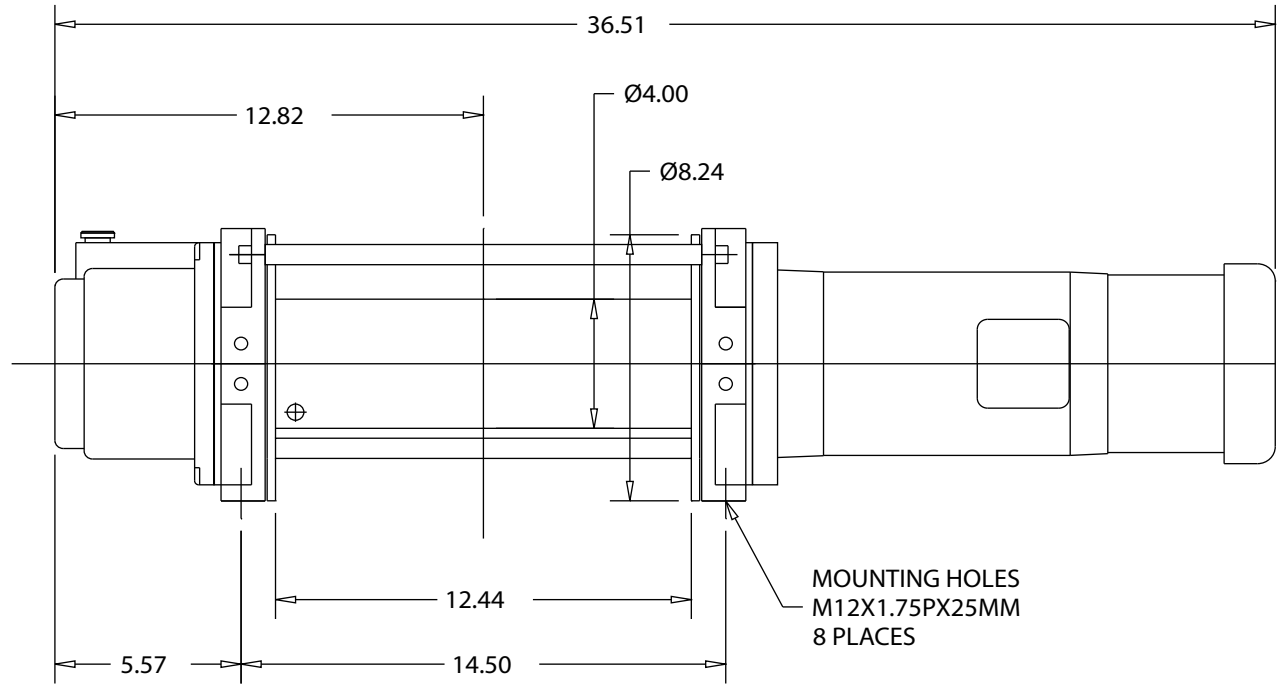

HF2300-2A17-L-03 (3Ø)
HF2300-4A17-L-03 (3Ø)
HF3500-2A17-L-03 (3Ø)
HF3500-4A17-L-03 (3Ø)

This print is the property of Allied Power Products, Inc. and may not be used in any manner detrimental to their interest.

ALLIED POWER PRODUCTS, INC.

THE WINCH & HOIST SPECIALISTS

6590 SW Fallbrook Place, Beaverton OR 97008

Toll Free: 800.248.4896 Phone: 503.626.2654 Fax: 503.646.1996