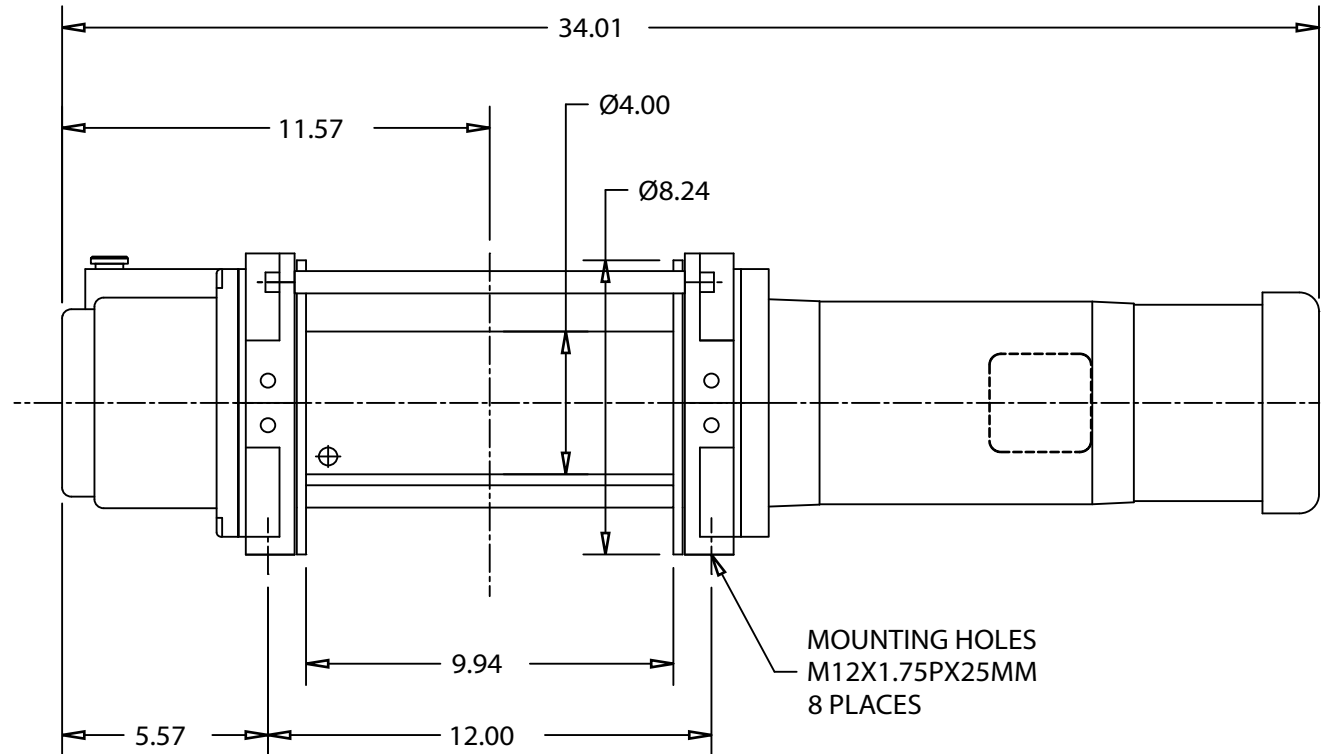

HF2300-2A17-L-02 (3Ø)
HF2300-4A17-L-02 (3Ø)
HF3500-2A17-L-02 (3Ø)
HF3500-4A17-L-02 (3Ø)

This print is the property of Allied Power Products, Inc. and may not be used in any manner detrimental to their interest.

ALLIED POWER PRODUCTS, INC.

THE WINCH & HOIST SPECIALISTS

6590 SW Fallbrook Place, Beaverton OR 97008

Toll Free: 800.248.4896 Phone: 503.626.2654 Fax: 503.646.1996