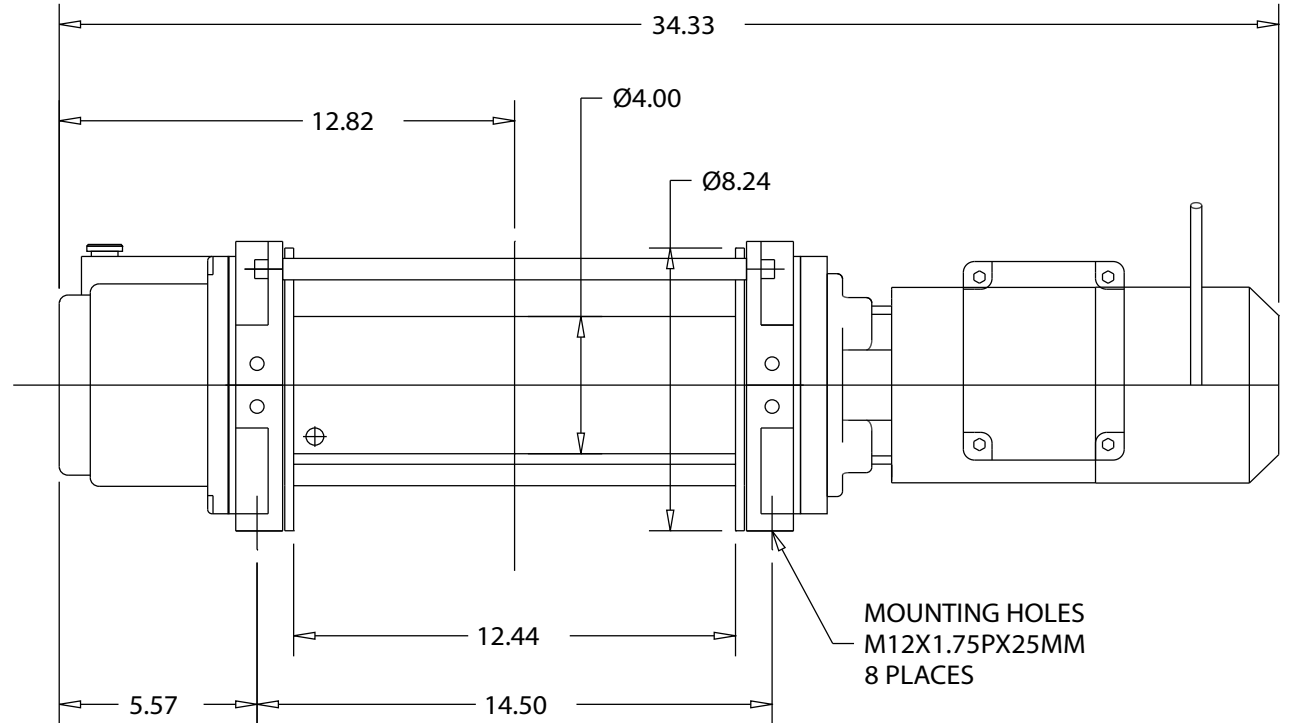

HF2300-2A34-L-01 (3Ø)
HF2300-4A34-L-01 (3Ø)
HF3500-2A34-L-01 (3Ø)
HF3500-4A34-L-01 (3Ø)

This print is the property of Allied Power Products, Inc. and may not be used in any manner detrimental to their interest.

ALLIED POWER PRODUCTS, INC.

THE WINCH & HOIST SPECIALISTS

6590 SW Fallbrook Place, Beaverton OR 97008

Toll Free: 800.248.4896 Phone: 503.626.2654 Fax: 503.646.1996