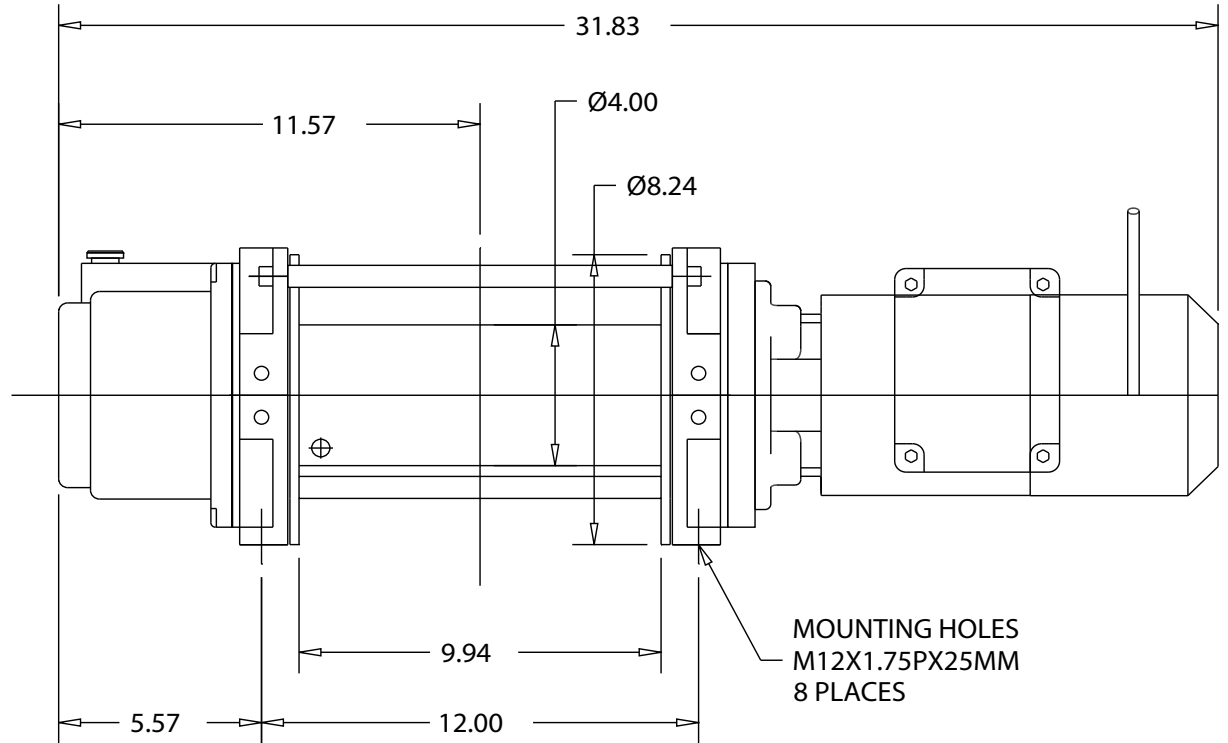

HF2300-2A34-L-02 (3Ø)
HF2300-4A34-L-02 (3Ø)
HF3500-2A34-L-02 (3Ø)
HF3500-4A34-L-02 (3Ø)

This print is the property of Allied Power Products, Inc. and may not be used in any manner detrimental to their interest.

ALLIED POWER PRODUCTS, INC.

THE WINCH & HOIST SPECIALISTS

6590 SW Fallbrook Place, Beaverton OR 97008
Toll Free: 800.248.4896 Phone: 503.626.2654 Fax: 503.646.1996