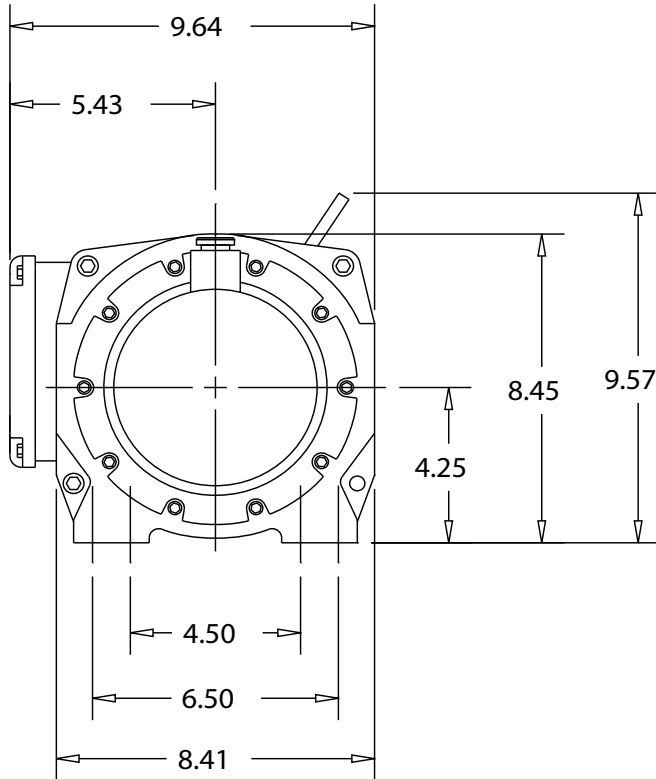

**HF2300-2A34-L-01 (3Ø)**  
**HF2300-4A34-L-01 (3Ø)**  
**HF3500-2A34-L-01 (3Ø)**  
**HF3500-4A34-L-01 (3Ø)**

*This print is the property of Allied Power Products, Inc. and may not be used in any manner detrimental to their interest.*

**ALLIED POWER PRODUCTS, INC.**

**THE WINCH & HOIST SPECIALISTS**

6590 SW Fallbrook Place, Beaverton OR 97008  
 Toll Free: 800.248.4896 Phone: 503.626.2654 Fax: 503.646.1996