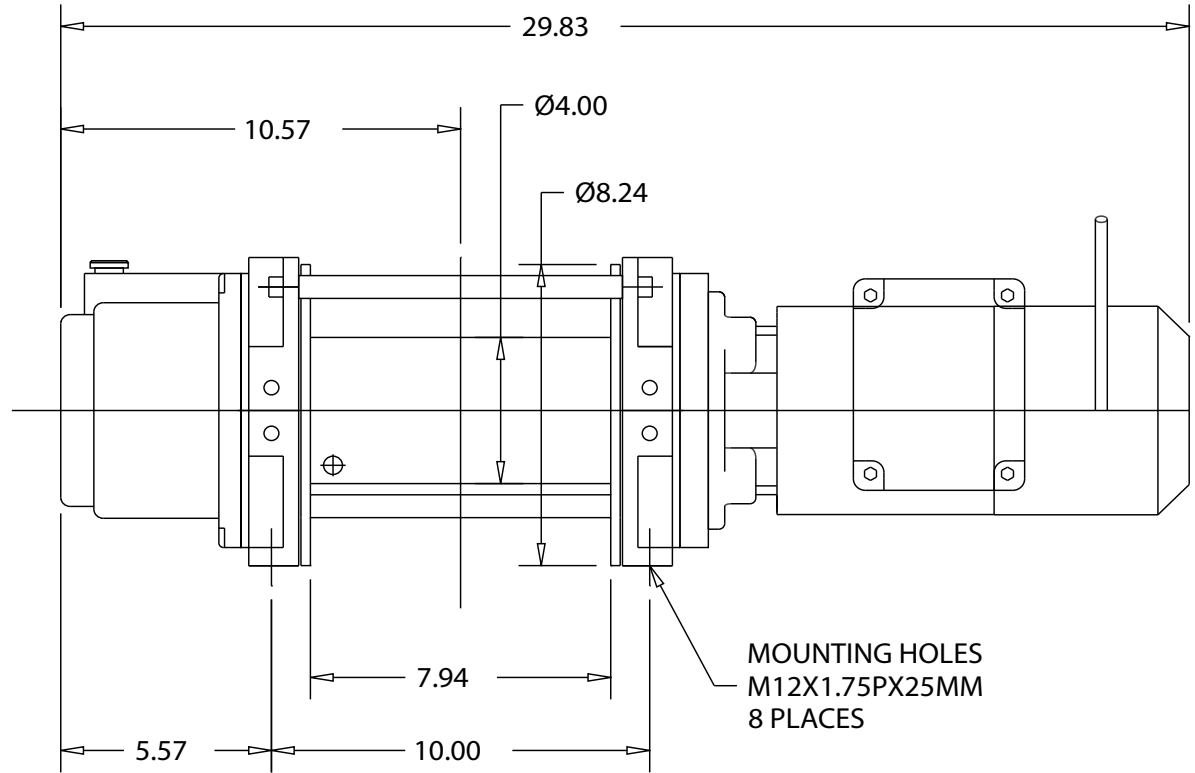

**HF2300-2A34-L-01 (3Ø)**  
**HF2300-4A34-L-01 (3Ø)**  
**HF3500-2A34-L-01 (3Ø)**  
**HF3500-4A34-L-01 (3Ø)**

*This print is the property of Allied Power Products, Inc. and may not be used in any manner detrimental to their interest.*

**ALLIED POWER PRODUCTS, INC.**

**THE WINCH & HOIST SPECIALISTS**

6590 SW Fallbrook Place, Beaverton OR 97008  
 Toll Free: 800.248.4896 Phone: 503.626.2654 Fax: 503.646.1996