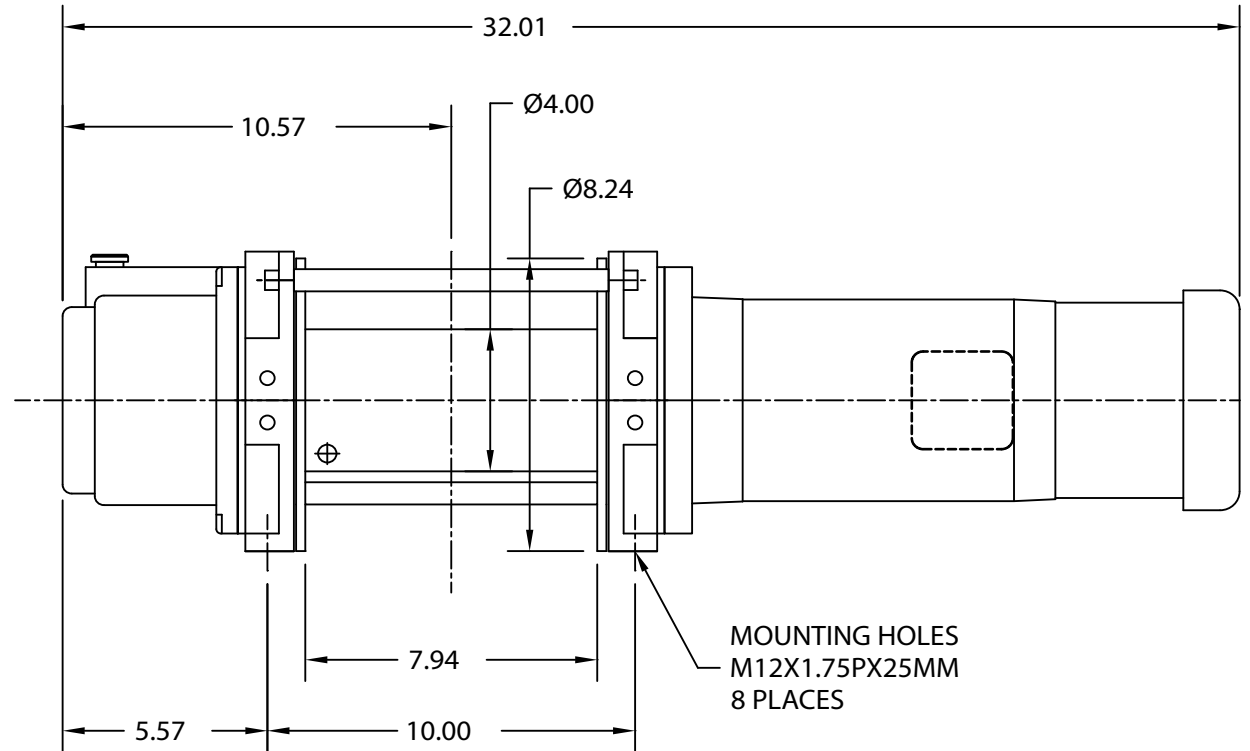

HF2300-2A17-L-01 (3Ø)
HF2300-4A17-L-01 (3Ø)
HF3500-2A17-L-01 (3Ø)
HF3500-4A17-L-01 (3Ø)

This print is the property of Allied Power Products, Inc. and may not be used in any manner detrimental to their interest.

ALLIED POWER PRODUCTS, INC.

THE WINCH & HOIST SPECIALISTS

6590 SW Fallbrook Place, Beaverton OR 97008
 Toll Free: 800.248.4896 Phone: 503.626.2654 Fax: 503.646.1996