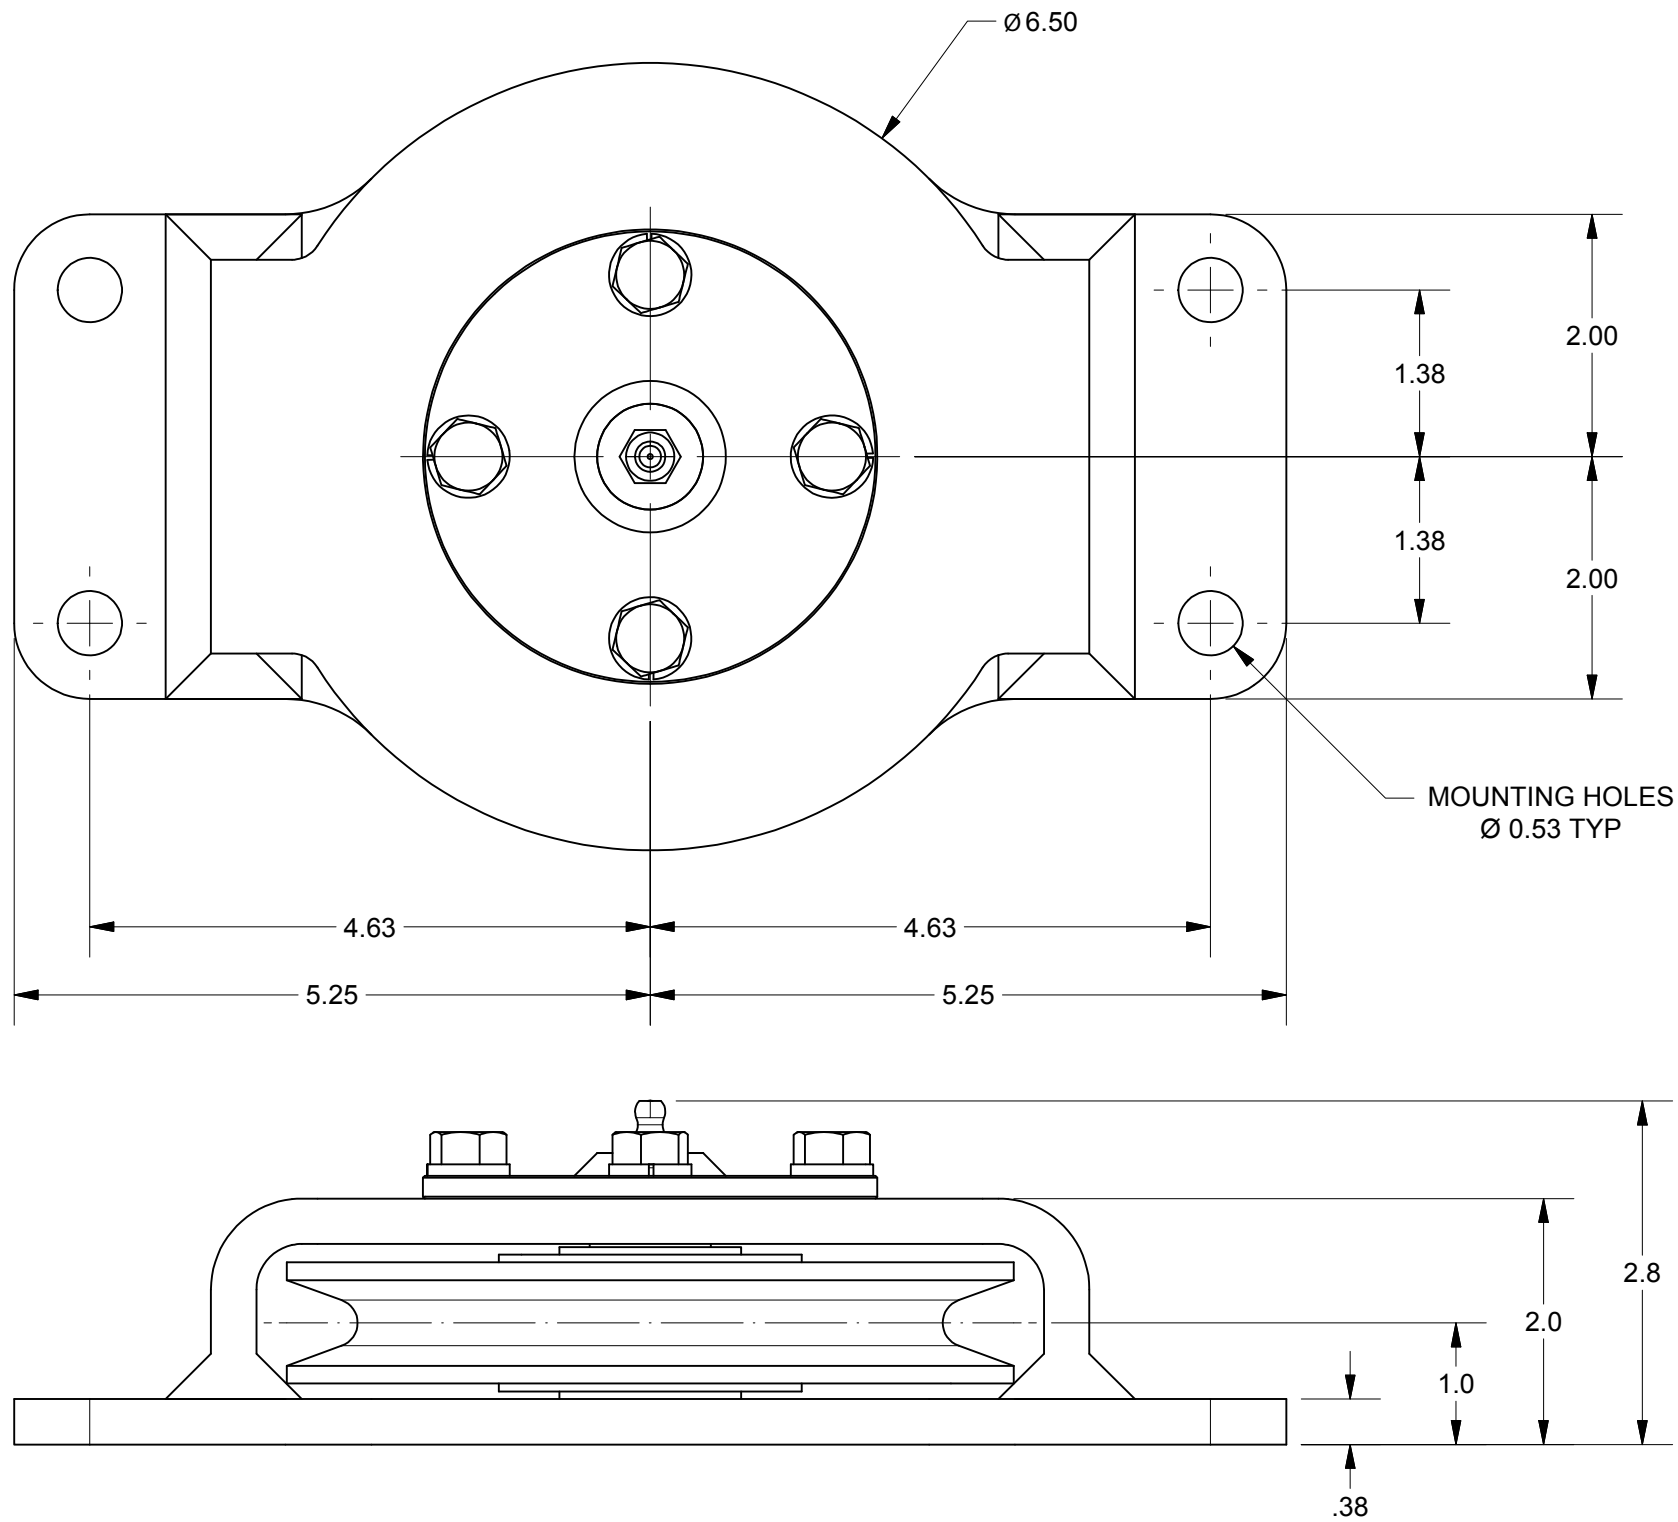

Horizontal Lead Sheave Dimensions
Ø6" Without Limit Switch

NOTE:

1. SHEAVE IS SUITABLE FOR USE WITH $\text{Ø}5/16"$ OR $\text{Ø}3/8"$ WIRE OR SYNTHETIC ROPE.