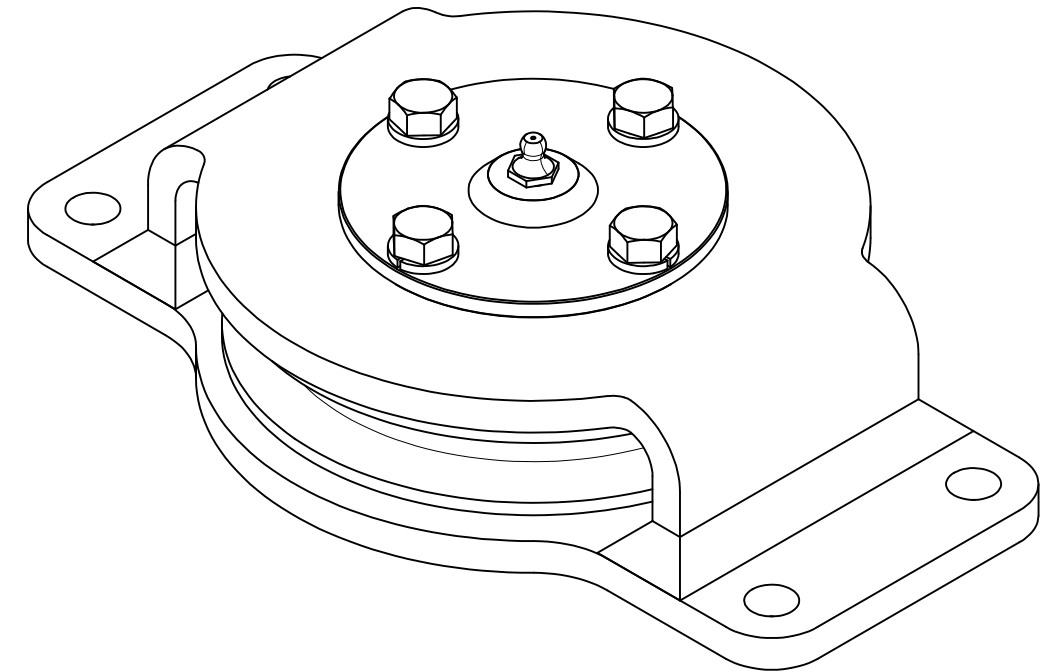

Horizontal Lead Sheave Dimensions
Ø6" Without Limit Switch

NOTE:

1. SHEAVE IS SUITABLE FOR USE WITH $\text{Ø}5/16"$ OR $\text{Ø}3/8"$ WIRE OR SYNTHETIC ROPE.