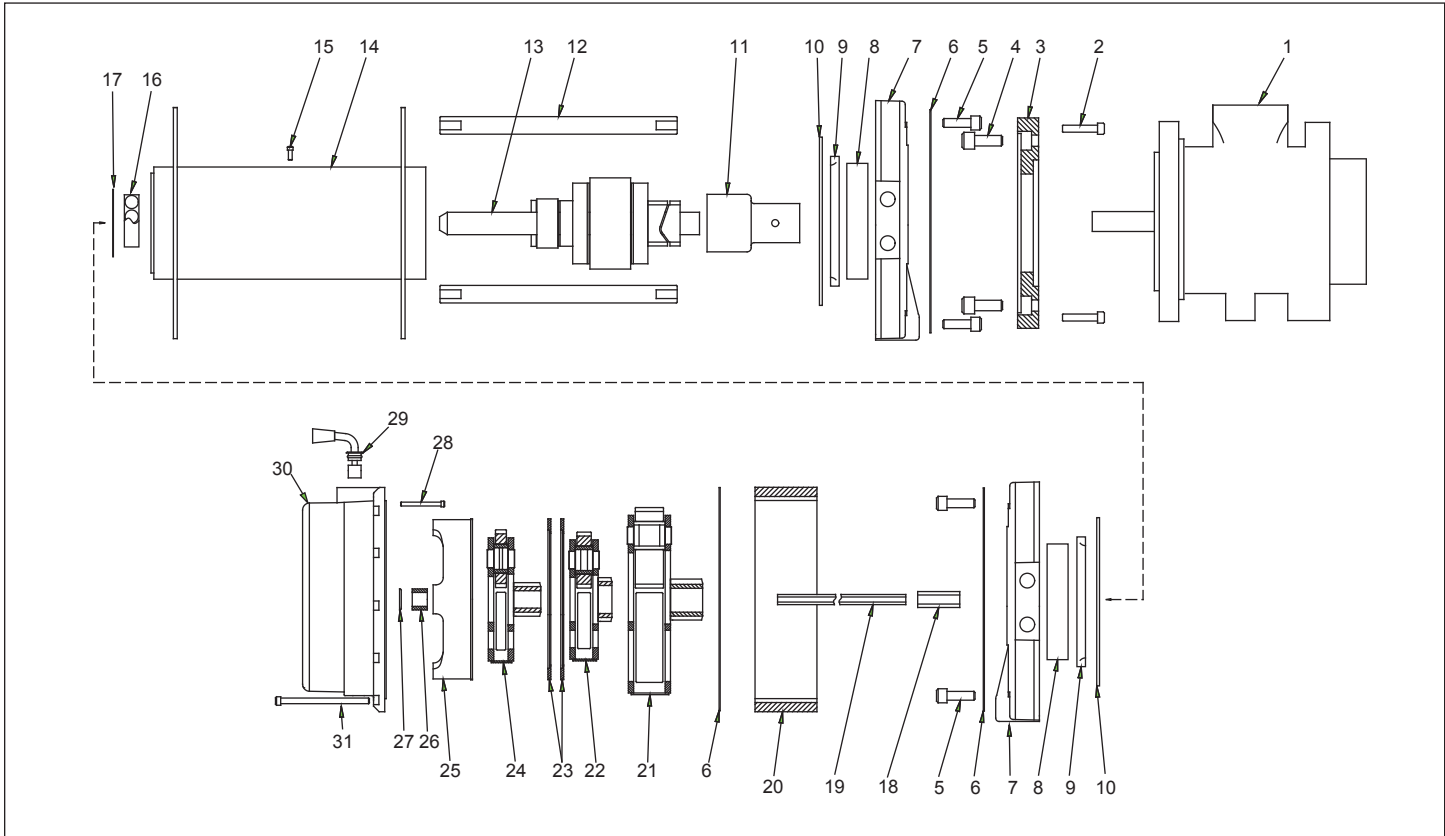

Frame 3 Pneumatic Winch

Parts Breakdown

Parts List

WG5000-P-03

Item	Part Number	Qty.	Description	Item	Part Number	Qty.	Description
1	VA6CXX10	1	Pneumatic Motor	21	30335	1	3rd Stage Carrier
2	-----	10	1/4-20 x 1-1/4" SHCS	22	24563	1	2nd Stage Carrier
3	MC1065	1	Motor Adapter	23	15581	2	Retaining Ring
4	-----	4	3/8-16 x 3/4" SHCS	24	15643	1	1st Stage Carrier
5	-----	6	3/8-16 x 1-1/4" SHCS	25	34837	1	Clutch Gear
6	14964	3	Gasket	26	24832	1	Sun Gear
7	31675	2	Drum Support	--	64252	1	Thrust Plug
8	30274	2	Drum Bushing	28	16086	1	Clutch Retainer
9	30275	2	Seal	29	39928	1	Freespool Lever
10	30277	2	Thrust Washer	30	31684	1	Gear Housing Assembly
11	MC1011	1	Coupler	31	-----	10	1/4-20 x 3" SHCS
12	31288	3	Tie Rod				
13	-----	1	Drum Brake				
14	32225	1	Drum				
15	36974	1	Set Screw				
16	31672	1	Bearing/Tolerance Ring				
17	3000-X187	1	Snap Ring				
18	30329	1	Drive Shaft Adapter				
19	30315	1	Drive Shaft				
20	31679	1	Ring Gear				