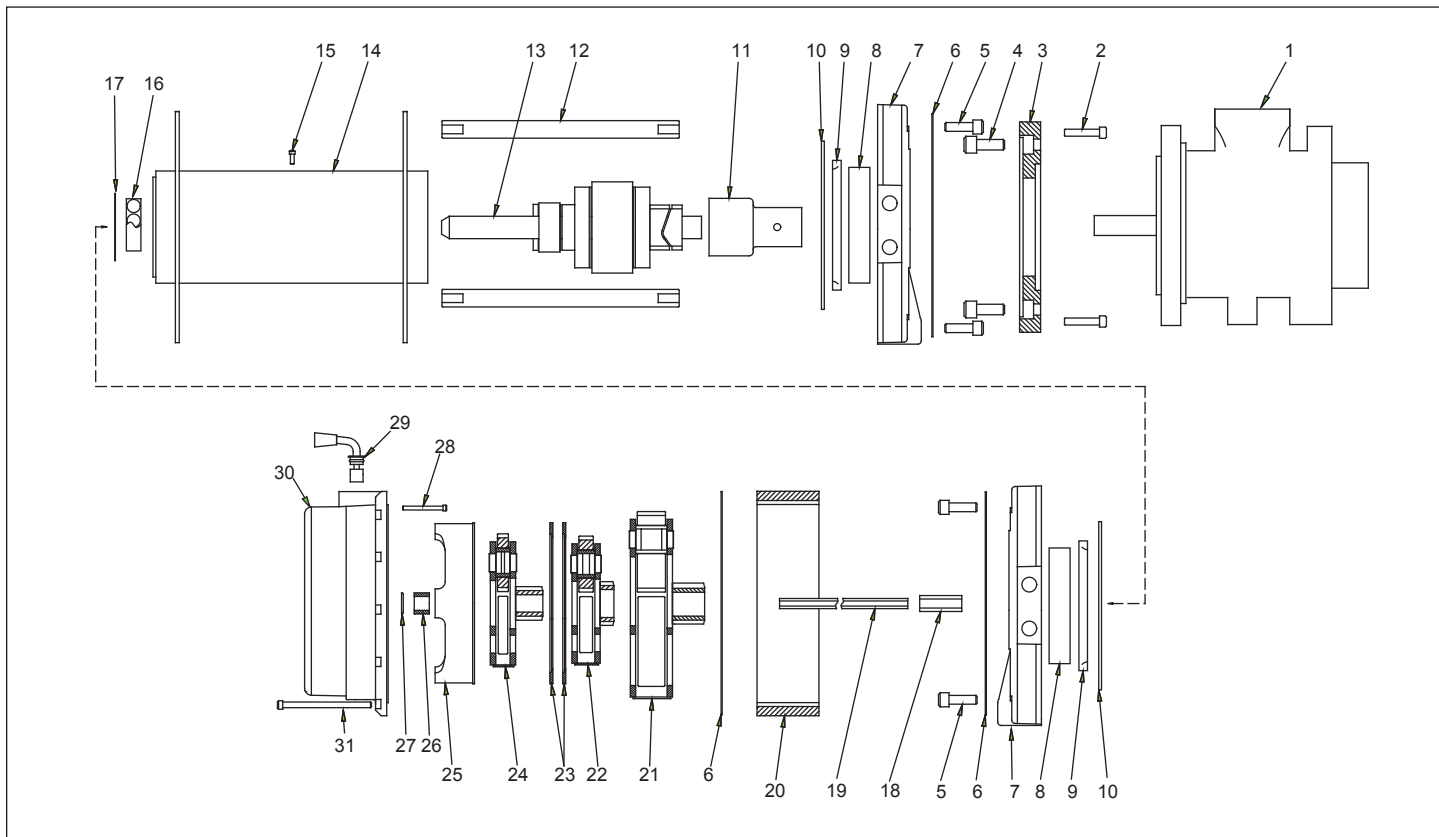

Frame 3 Pneumatic Winch

Parts Breakdown

Parts List

WG5000-P-02

Item	Part Number	Qty.	Description	Item	Part Number	Qty.	Description
1	VA6CXX10	1	Pneumatic Motor	21	30335	1	3rd Stage Carrier
2	-----	10	1/4-20 x 1-1/4" SHCS	22	24563	1	2nd Stage Carrier
3	MC1065	1	Motor Adapter	23	15581	2	Retaining Ring
4	-----	4	3/8-16 x 3/4" SHCS	24	15643	1	1st Stage Carrier
5	-----	6	3/8-16 x 1-1/4" SHCS	25	34837	1	Clutch Gear
6	14964	3	Gasket	26	24832	1	Sun Gear
7	31675	2	Drum Support	--	64252	1	Thrust Plug
8	30274	2	Drum Bushing	28	16086	1	Clutch Retainer
9	30275	2	Seal	29	39928	1	Freespool Lever
10	30277	2	Thrust Washer	30	31684	1	Gear Housing Assembly
11	MC1011	1	Coupler	31	-----	10	1/4-20 x 3" SHCS
12	30268	3	Tie Rod				
13	31683	1	Drum Brake				
14	31671	1	Drum				
15	36974	1	Set Screw				
16	31672	1	Bearing/Tolerance Ring				
17	3000-X187	1	Snap Ring				
18	30329	1	Drive Shaft Adapter				
19	30315	1	Drive Shaft				
20	31679	1	Ring Gear				