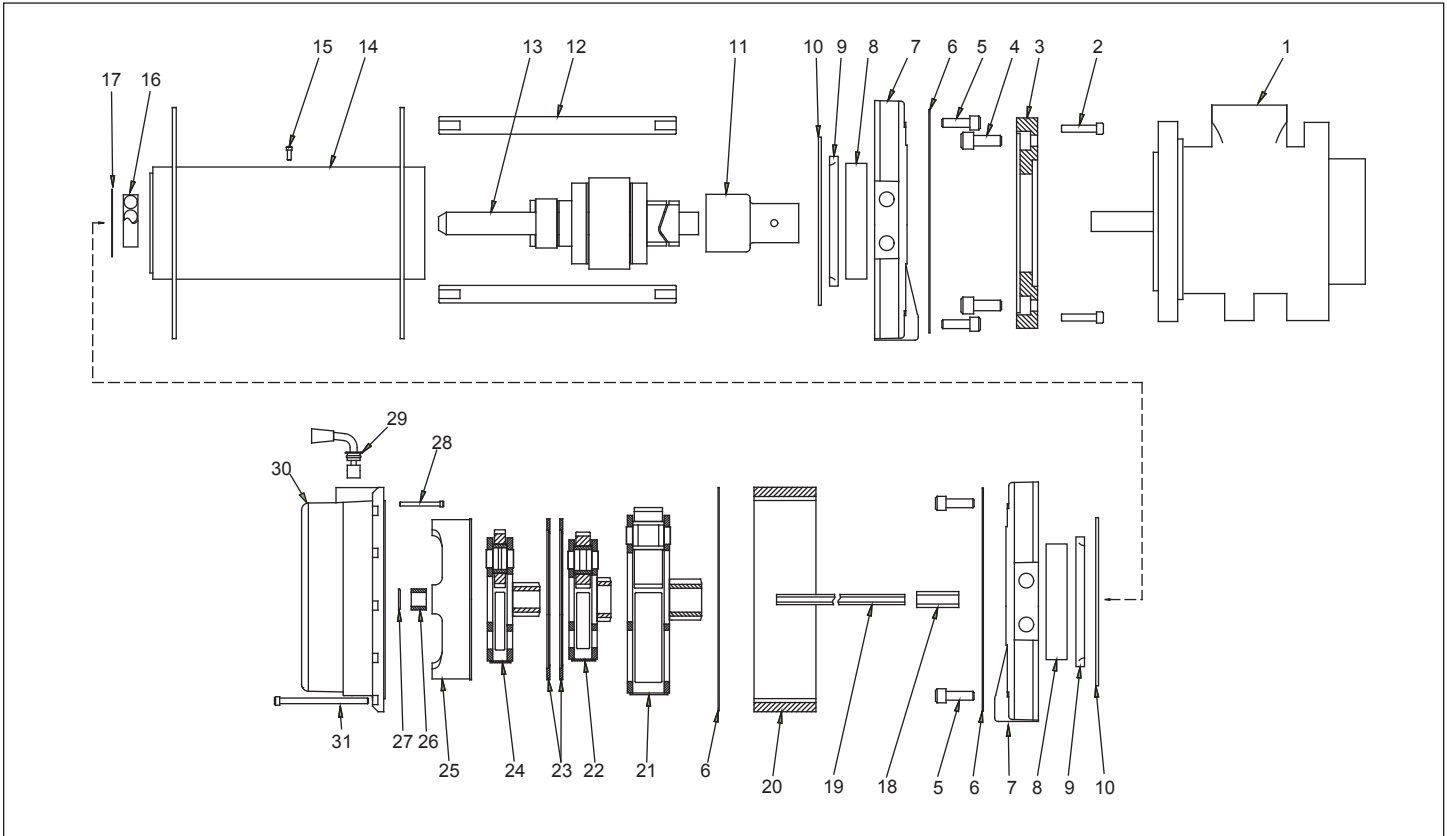

Frame 3 Pneumatic Winch

Parts Breakdown

Parts List

WG5000-P-01

Item	Part Number	Qty.	Description	Item	Part Number	Qty.	Description
1	VA6CXXX10	1	Pneumatic Motor	21	30335	1	3rd Stage Carrier
2	-----	10	1/4-20 x 1-1/4" SHCS	22	24563	1	2nd Stage Carrier
3	MC1065	1	Motor Adapter	23	15581	2	Retaining Ring
4	-----	4	3/8-16 x 3/4" SHCS	24	15643	1	1st Stage Carrier
5	-----	6	3/8-16 x 1-1/4" SHCS	25	34837	1	Clutch Gear
6	14964	3	Gasket	26	24832	1	Sun Gear
7	31675	2	Drum Support	--	64252	1	Thrust Plug
8	30274	2	Drum Bushing	28	16086	1	Clutch Retainer
9	30275	2	Seal	29	39928	1	Freespool Lever
10	30277	2	Thrust Washer	30	31684	1	Gear Housing Assembly
11	MC1011	1	Coupler	31	-----	10	1/4-20 x 3" SHCS
12	30338	3	Tie Rod				
13	39777	1	Drum Brake				
14	32057	1	Drum				
15	36974	1	Set Screw				
16	31672	1	Bearing/Tolerance Ring				
17	3000-X187	1	Snap Ring				
18	30329	1	Drive Shaft Adapter				
19	30315	1	Drive Shaft				
20	31679	1	Ring Gear				