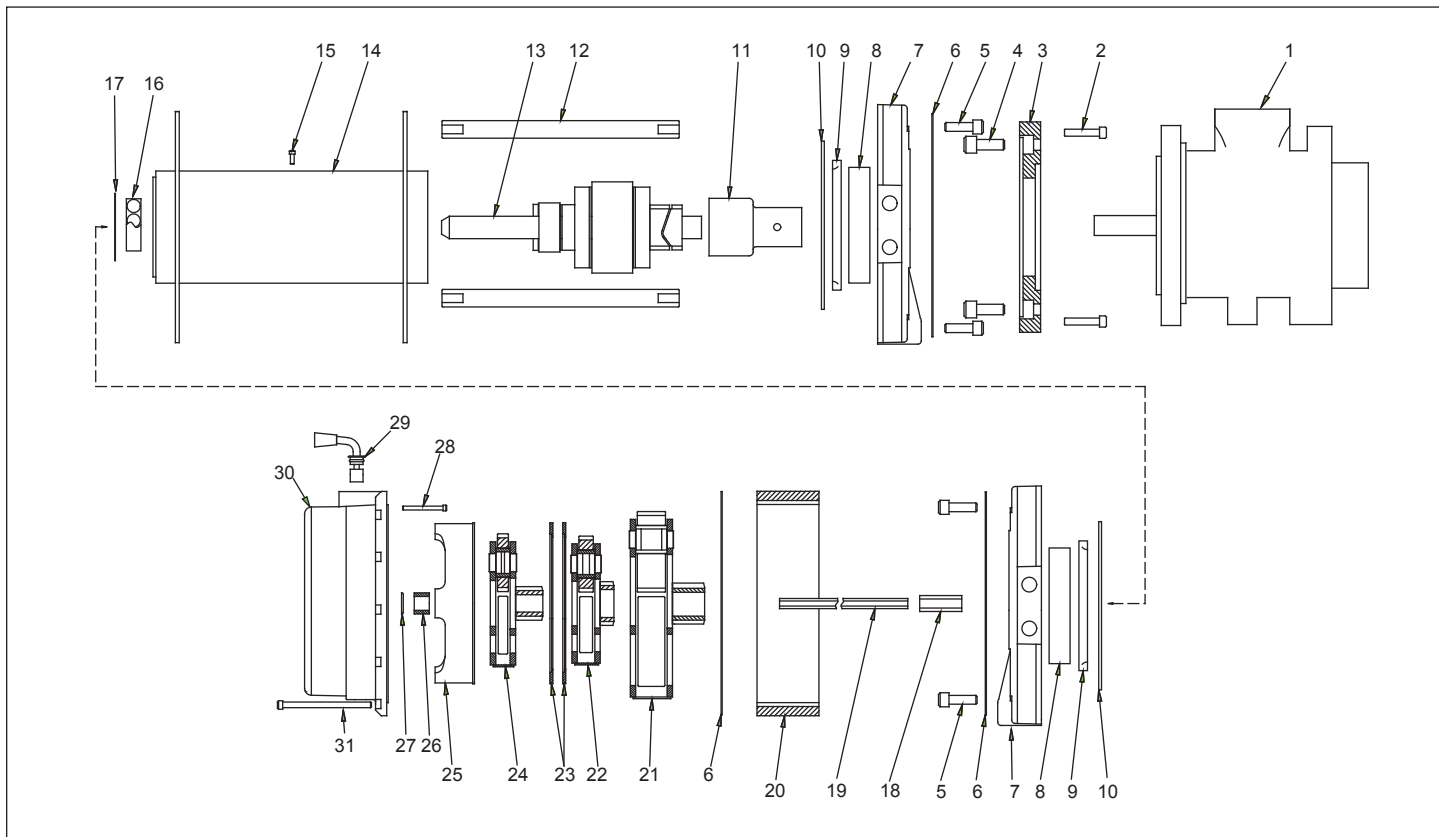

Frame 3 Pneumatic Winch

Parts Breakdown

Parts List

WG2750-P-03

Item	Part Number	Qty.	Description	Item	Part Number	Qty.	Description
1	VA4CXX10	1	Pneumatic Motor	21	30335	1	3rd Stage Carrier
2	-----	10	1/4-20 x 1-1/4" SHCS	22	24563	1	2nd Stage Carrier
3	MC1065	1	Motor Adapter	23	15581	2	Retaining Ring
4	-----	4	3/8-16 x 3/4" SHCS	24	15643	1	1st Stage Carrier
5	-----	6	3/8-16 x 1-1/4" SHCS	25	34837	1	Clutch Gear
6	14964	3	Gasket	26	24832	1	Sun Gear
7	31675	2	Drum Support	--	64252	1	Thrust Plug
8	30274	2	Drum Bushing	28	16086	1	Clutch Retainer
9	30275	2	Seal	29	39928	1	Freespool Lever
10	30277	2	Thrust Washer	30	31684	1	Gear Housing Assembly
11	MC1011	1	Coupler	31	-----	10	1/4-20 x 3" SHCS
12	31288	3	Tie Rod				
13	-----	1	Drum Brake				
14	32225	1	Drum				
15	36974	1	Set Screw				
16	31672	1	Bearing/Tolerance Ring				
17	3000-X187	1	Snap Ring				
18	30329	1	Drive Shaft Adapter				
19	30315	1	Drive Shaft				
20	31679	1	Ring Gear				