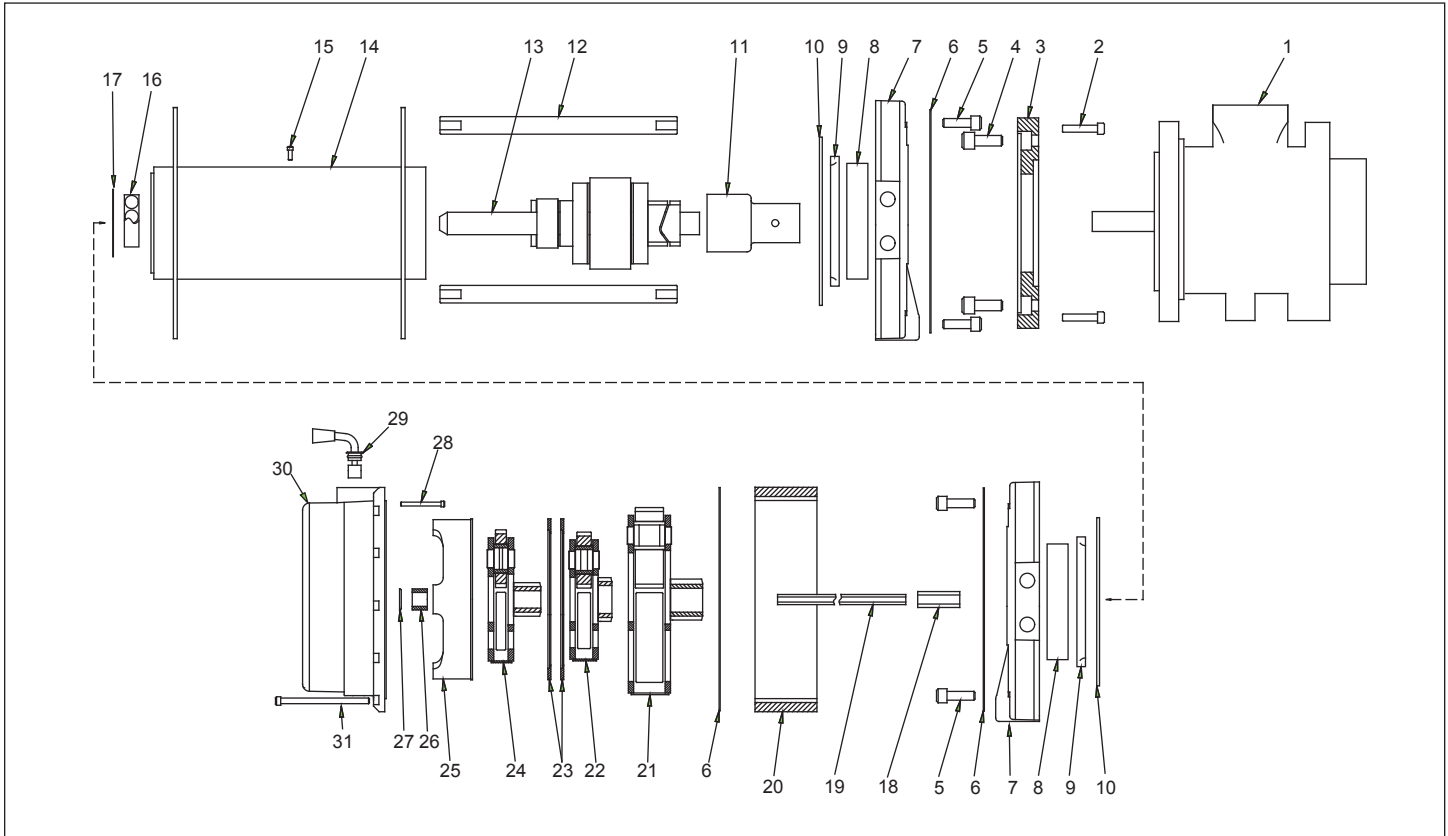

Frame 3 Pneumatic Winch

Parts Breakdown

Parts List

WG2750-P-01

Item	Part Number	Qty.	Description	Item	Part Number	Qty.	Description
1	VA4CXX10	1	Pneumatic Motor	21	30335	1	3rd Stage Carrier
2	-----	10	1/4-20 x 1-1/4" SHCS	22	24563	1	2nd Stage Carrier
3	MC1065	1	Motor Adapter	23	15581	2	Retaining Ring
4	-----	4	3/8-16 x 3/4" SHCS	24	15643	1	1st Stage Carrier
5	-----	6	3/8-16 x 1-1/4" SHCS	25	34837	1	Clutch Gear
6	14964	3	Gasket	26	24832	1	Sun Gear
7	31675	2	Drum Support	--	64252	1	Thrust Plug
8	30274	2	Drum Bushing	28	16086	1	Clutch Retainer
9	30275	2	Seal	29	39928	1	Freespool Lever
10	30277	2	Thrust Washer	30	31684	1	Gear Housing Assembly
11	MC1011	1	Coupler	31	-----	10	1/4-20 x 3" SHCS
12	30338	3	Tie Rod				
13	39777	1	Drum Brake				
14	32057	1	Drum				
15	36974	1	Set Screw				
16	31672	1	Bearing/Tolerance Ring				
17	3000-X187	1	Snap Ring				
18	30329	1	Drive Shaft Adapter				
19	30315	1	Drive Shaft				
20	31679	1	Ring Gear				