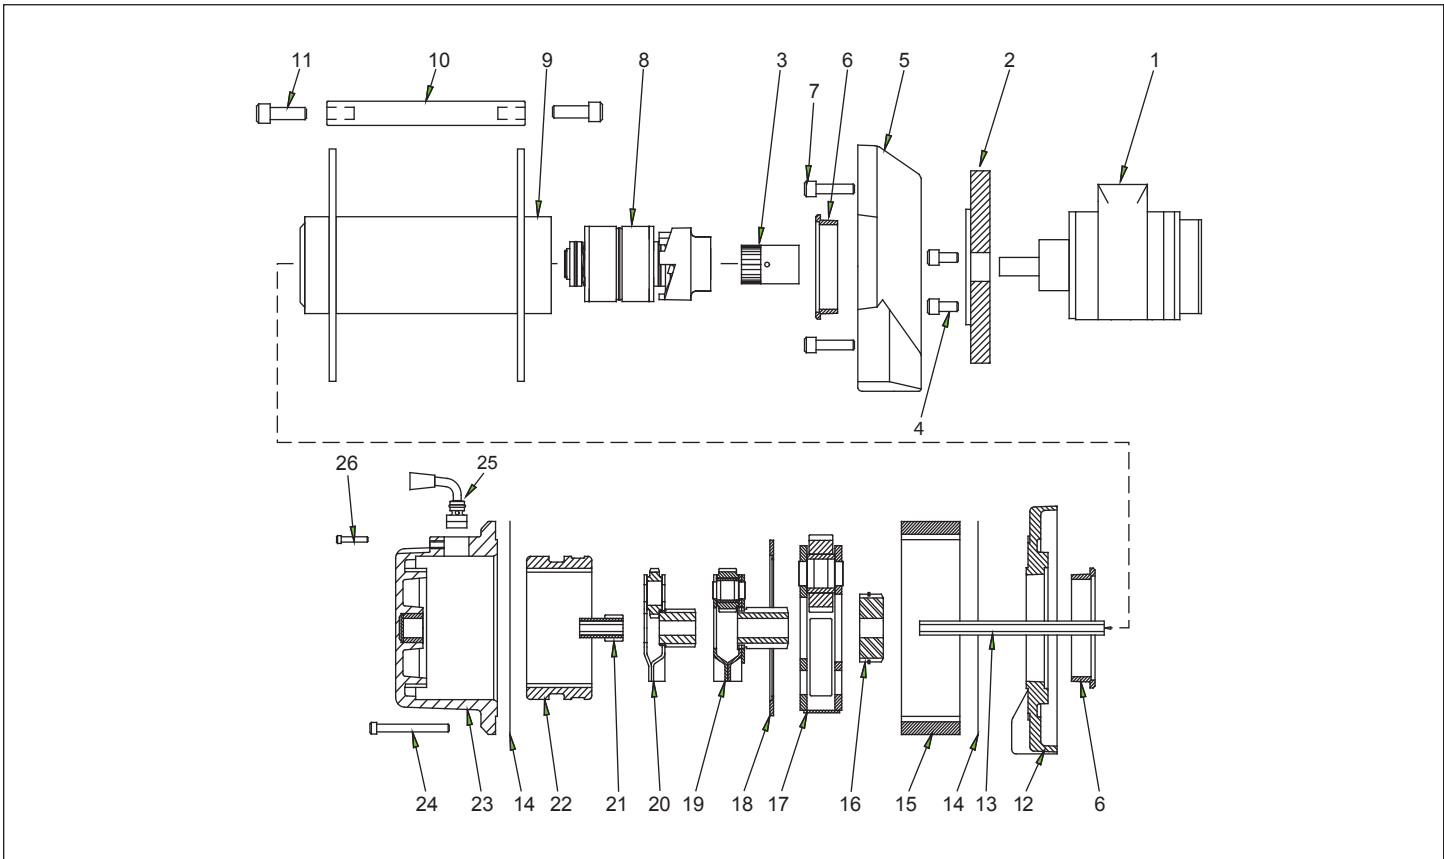

Frame 1 Pneumatic Winch

Parts Breakdown

Parts List

WD1450-P-01

Item	Part Number	Qty.	Description
1	VA4JXXX10	1	Pneumatic Motor
2	MC1015	1	Motor Adapter
3	MC1007	1	Coupling
4	-----	3	1/4-20 X 1/2" SHCS
5	31610	1	Drum Support
6	13831	2	Drum Bushing
7	-----	4	1/4-20 X 1" SHCS
8	13799	1	Drum Brake
9	34609	1	Drum
10	32454	2	Tie Rod
11	-----	4	5/16-18 X 1" HHCS
12	-----	1	5/16" X 6.53" hex shaft
13	34506	1	Drum Support
14	13848	2	Gasket
15	25308	1	Ring Gear
16	14584	1	Planetary Gear Coupler
17	28432	1	3rd Stage Carrier
18	13826	1	Nylon Thrust Washer
19	34342	1	2nd Stage Carrier
20	27846	1	1st Stage Carrier

Item	Part Number	Qty.	Description
21	14227	1	Sun Gear
22	28353	1	Sliding Ring Gear
23	27337	1	Gear Housing
24	-----	10	#10-24 X 2-1/4" SHCS
25	68611	1	Freespool Lever
26	13872	1	Clutch Retainer