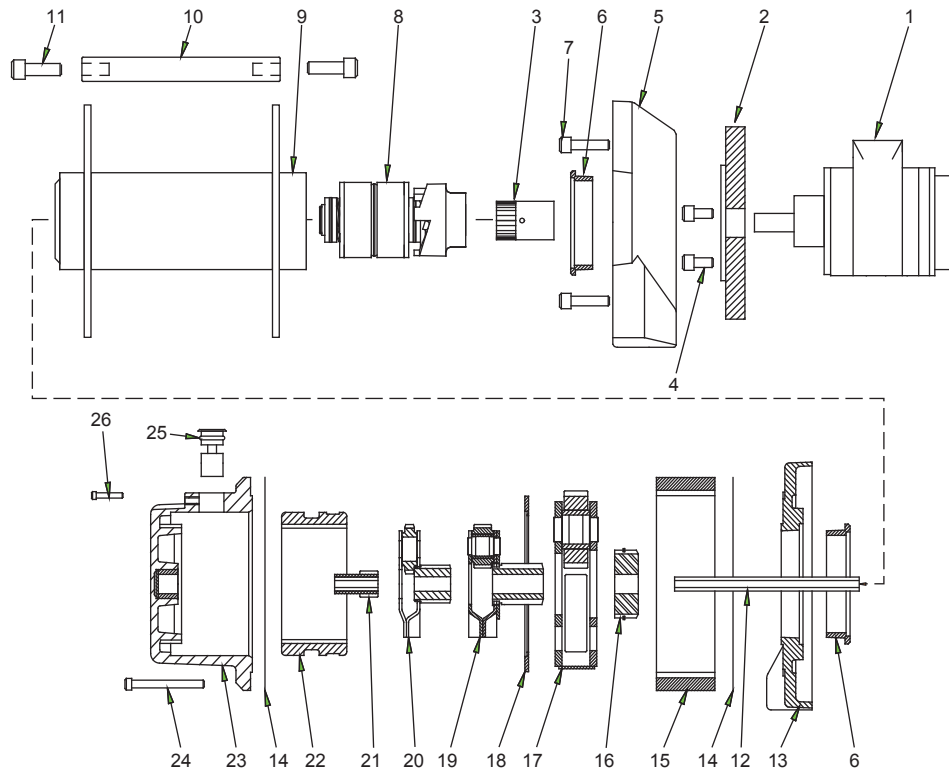

Frame 1 Pneumatic Hoist

Parts Breakdown

Parts List

HD650-P-11

Item	Part Number	Qty.	Description
1	VA2JXXX10	1	Pneumatic Motor
2	MC1189	1	Motor Adapter
3	MC1007	1	Coupling
4	-----	3	1/4-20 X 1-1/2" SHCS
5	31610	1	Drum Support
6	13831	2	Drum Bushing
7	-----	4	1/4-20 X 1" SHCS
8	13799	1	Drum Brake
9	39821	1	Drum
10	34478	2	Tie Rod
11	-----	4	5/16-18 X 1" HHCS
12	-----	1	5/16" X 5.50" hex shaft
13	34506	1	Drum Support
14	13848	2	Gasket
15	25308	1	Ring Gear
16	14584	1	Planetary Gear Coupler
17	28432	1	3rd Stage Carrier
18	13826	1	Nylon Thrust Washer
19	34342	1	2nd Stage Carrier
20	34339	1	1st Stage Carrier

Item	Part Number	Qty.	Description
21	13874	1	Sun Gear
22	28353	1	Sliding Ring Gear
23	27337	1	Gear Housing
24	-----	10	#10-24 X 2-1/4" SHCS
25	21213	1	Clutch Blockout
26	25573	1	Clutch Retainer