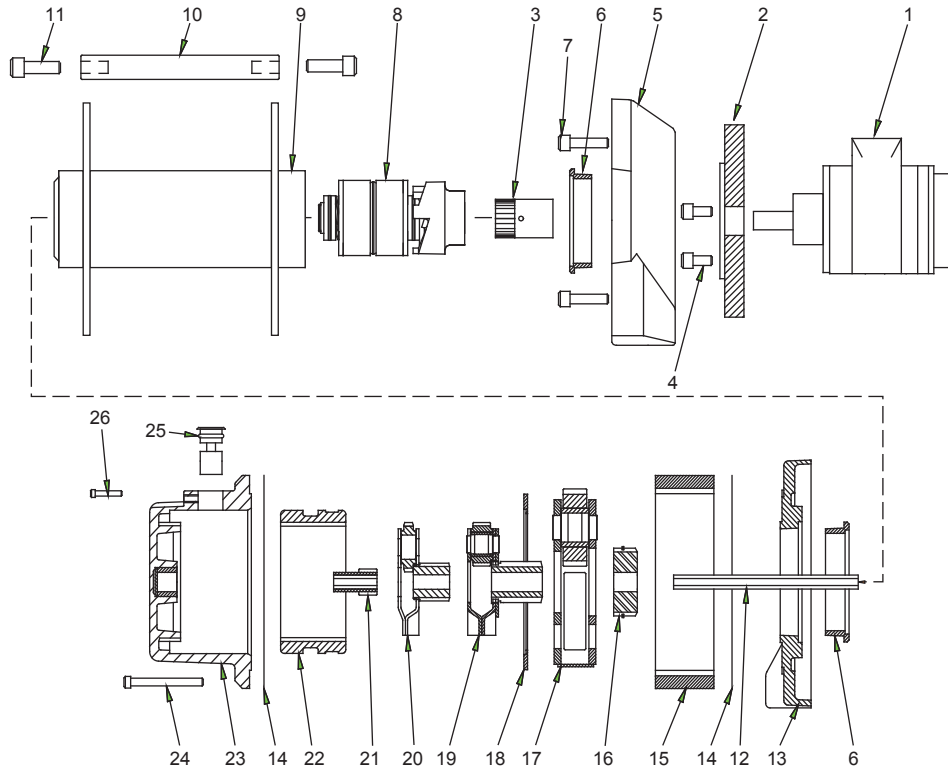

Frame 1 Pneumatic Hoist

Parts Breakdown

Parts List

HD2000-P-01

Item	Part Number	Qty.	Description
1	VA4JXXX10	1	Pneumatic Motor
2	MC1015	1	Motor Adapter
3	MC1007	1	Coupling
4	-----	3	1/4-20 X 1/2" SHCS
5	31610	1	Drum Support
6	13831	2	Drum Bushing
7	-----	4	1/4-20 X 1" SHCS
8	13799	1	Drum Brake
9	34609	1	Drum
10	32408	2	Tie Rod
11	-----	4	5/16-18 X 1" SHCS
12	-----	1	5/16" X 6.53" hex shaft
13	34506	1	Drum Support
14	13848	2	Gasket
15	25308	1	Ring Gear
16	14584	1	Planetary Gear Coupler
17	28432	1	3rd Stage Carrier
18	13826	1	Nylon Thrust Washer
19	34342	1	2nd Stage Carrier
20	34339	1	1st Stage Carrier

Item	Part Number	Qty.	Description
21	13874	1	Sun Gear
22	28353	1	Sliding Ring Gear
23	27337	1	Gear Housing
24	-----	10	#10-24 X 2-1/4" SHCS
25	21213	1	Clutch Blockout
26	25573	1	Clutch Retainer