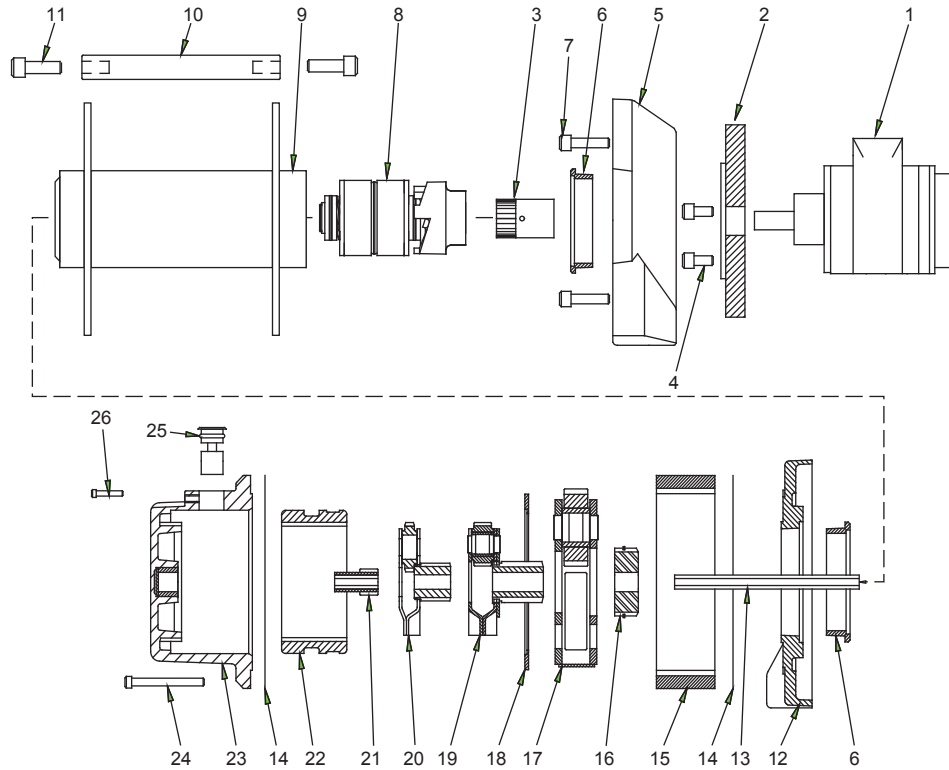

Frame 1 Pneumatic Hoist

Parts Breakdown

Parts List

HD2000-P-01

Item	Part Number	Qty.	Description
1	VA4JXXX10	1	Pneumatic Motor
2	MC1015	1	Motor Adapter
3	MC1007	1	Coupling
4	-----	3	1/4-20 X 1/2" SHCS
5	31610	1	Drum Support
6	13831	2	Drum Bushing
7	-----	4	1/4-20 X 1" SHCS
8	13799	1	Drum Brake
9	34609	1	Drum
10	32408	2	Tie Rod
11	-----	4	5/16-18 X 1" SHCS
12	-----	1	5/16" X 6.53" hex shaft
13	34506	1	Drum Support
14	13848	2	Gasket
15	25308	1	Ring Gear
16	14584	1	Planetary Gear Coupler
17	28432	1	3rd Stage Carrier
18	13826	1	Nylon Thrust Washer
19	34342	1	2nd Stage Carrier
20	34339	1	1st Stage Carrier

Item	Part Number	Qty.	Description
21	13874	1	Sun Gear
22	28353	1	Sliding Ring Gear
23	27337	1	Gear Housing
24	-----	10	#10-24 X 2-1/4" SHCS
25	21213	1	Clutch Blockout
26	25573	1	Clutch Retainer