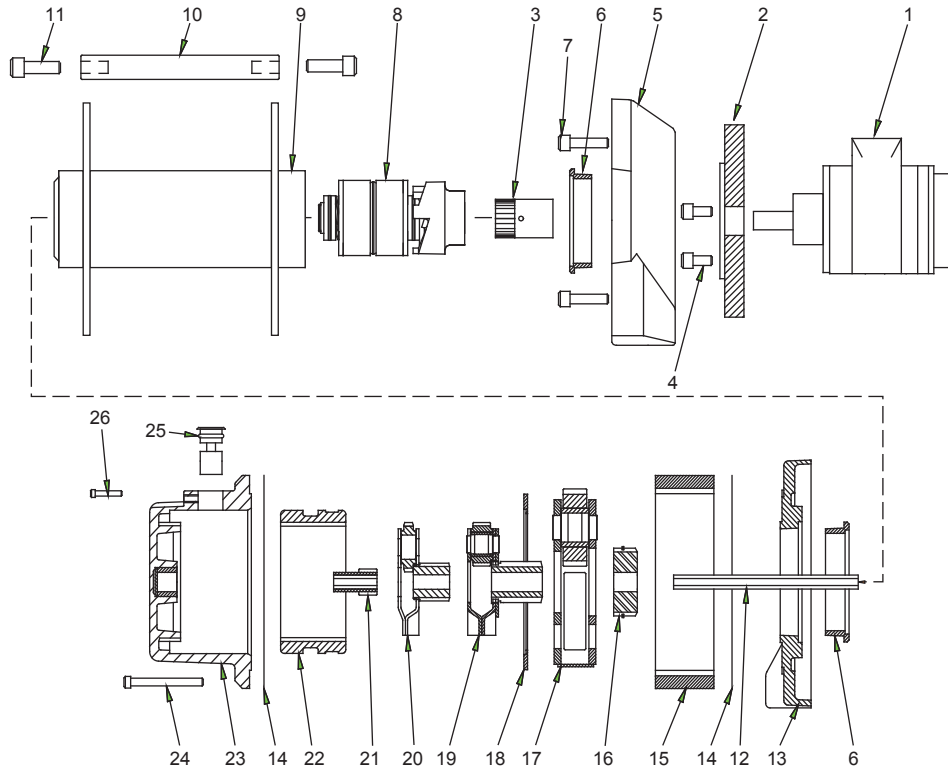

Frame 1 Pneumatic Hoist

Parts Breakdown

Parts List

HD1450-P-02

Item	Part Number	Qty.	Description
1	VA4JXXX10	1	Pneumatic Motor
2	MC1015	1	Motor Adapter
3	MC1007	1	Coupling
4	-----	3	1/4-20 X 1/2" SHCS
5	31610	1	Drum Support
6	13831	2	Drum Bushing
7	-----	4	1/4-20 X 1" SHCS
8	13799	1	Drum Brake
9	26107	1	Drum
10	32408	2	Tie Rod
11	-----	4	5/16-18 X 1" SHCS
12	-----	1	5/16" X 10.53" hex shaft
13	34506	1	Drum Support
14	13848	2	Gasket
15	25308	1	Ring Gear
16	14584	1	Planetary Gear Coupler
17	28432	1	3rd Stage Carrier
18	13826	1	Nylon Thrust Washer
19	34342	1	2nd Stage Carrier
20	27846	1	1st Stage Carrier

Item	Part Number	Qty.	Description
21	14227	1	Sun Gear
22	28353	1	Sliding Ring Gear
23	27337	1	Gear Housing
24	-----	10	#10-24 X 2-1/4" SHCS
25	21213	1	Clutch Blockout
26	25573	1	Clutch Retainer