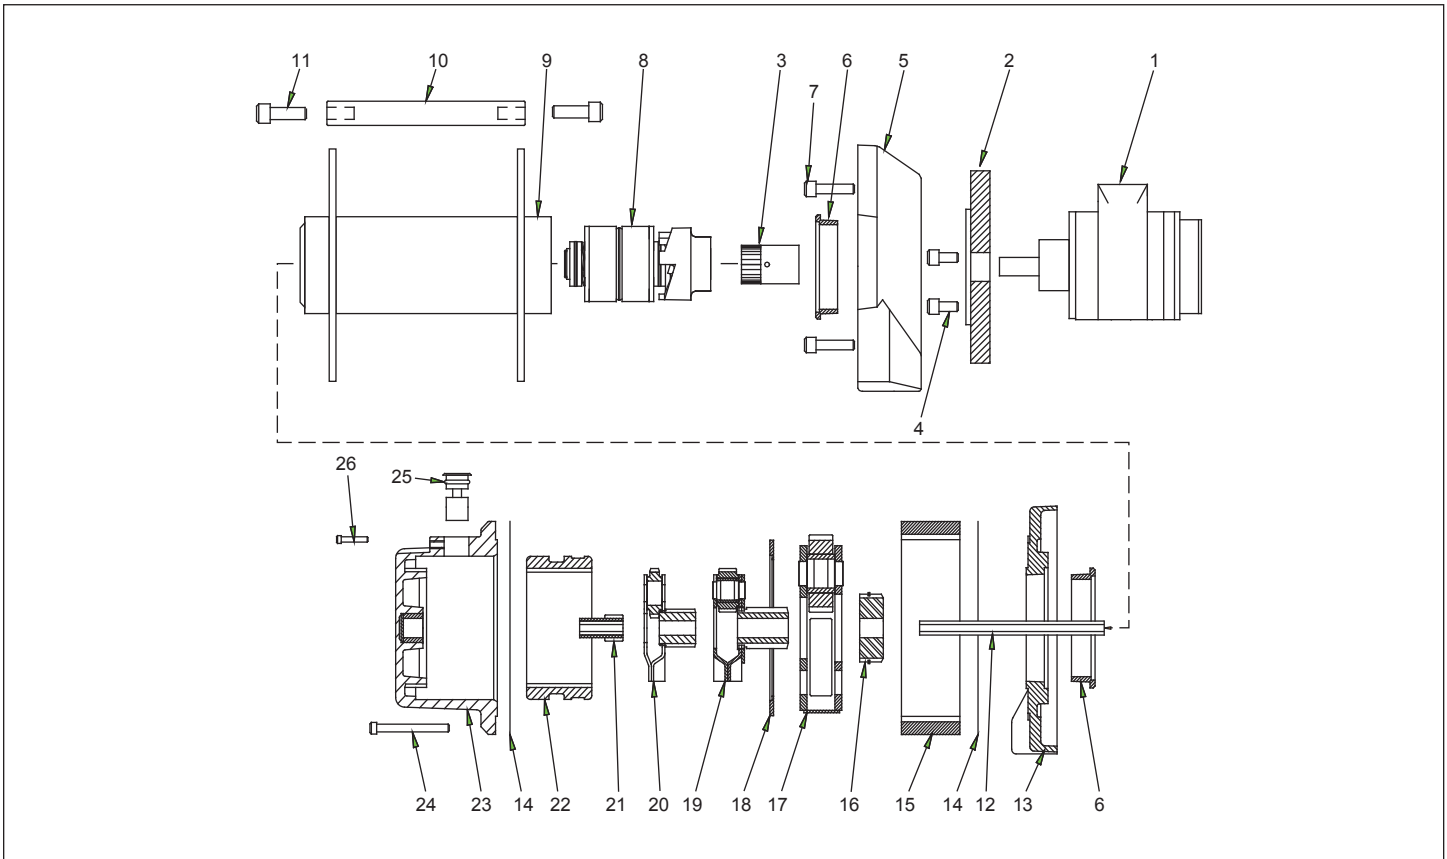

## Parts Breakdown

### Parts List

## HD1450-P-01

Item	Part Number	Qty.	Description
1	VA4JXXX10	1	Pneumatic Motor
2	MC1015	1	Motor Adapter
3	MC1007	1	Coupling
4	-----	3	1/4-20 X 1/2" SHCS
5	31610	1	Drum Support
6	13831	2	Drum Bushing
7	-----	4	1/4-20 X 1" SHCS
8	13799	1	Drum Brake
9	34609	1	Drum
10	32408	2	Tie Rod
11	-----	4	5/16-18 X 1" SHCS
12	-----	1	5/16" X 6.53" hex shaft
13	34506	1	Drum Support
14	13848	2	Gasket
15	25308	1	Ring Gear
16	14584	1	Planetary Gear Coupler
17	28432	1	3rd Stage Carrier
18	13826	1	Nylon Thrust Washer
19	34342	1	2nd Stage Carrier
20	27846	1	1st Stage Carrier

Item	Part Number	Qty.	Description
21	14227	1	Sun Gear
22	28353	1	Sliding Ring Gear
23	27337	1	Gear Housing
24	-----	10	#10-24 X 2-1/4" SHCS
25	21213	1	Clutch Blockout
26	25573	1	Clutch Retainer